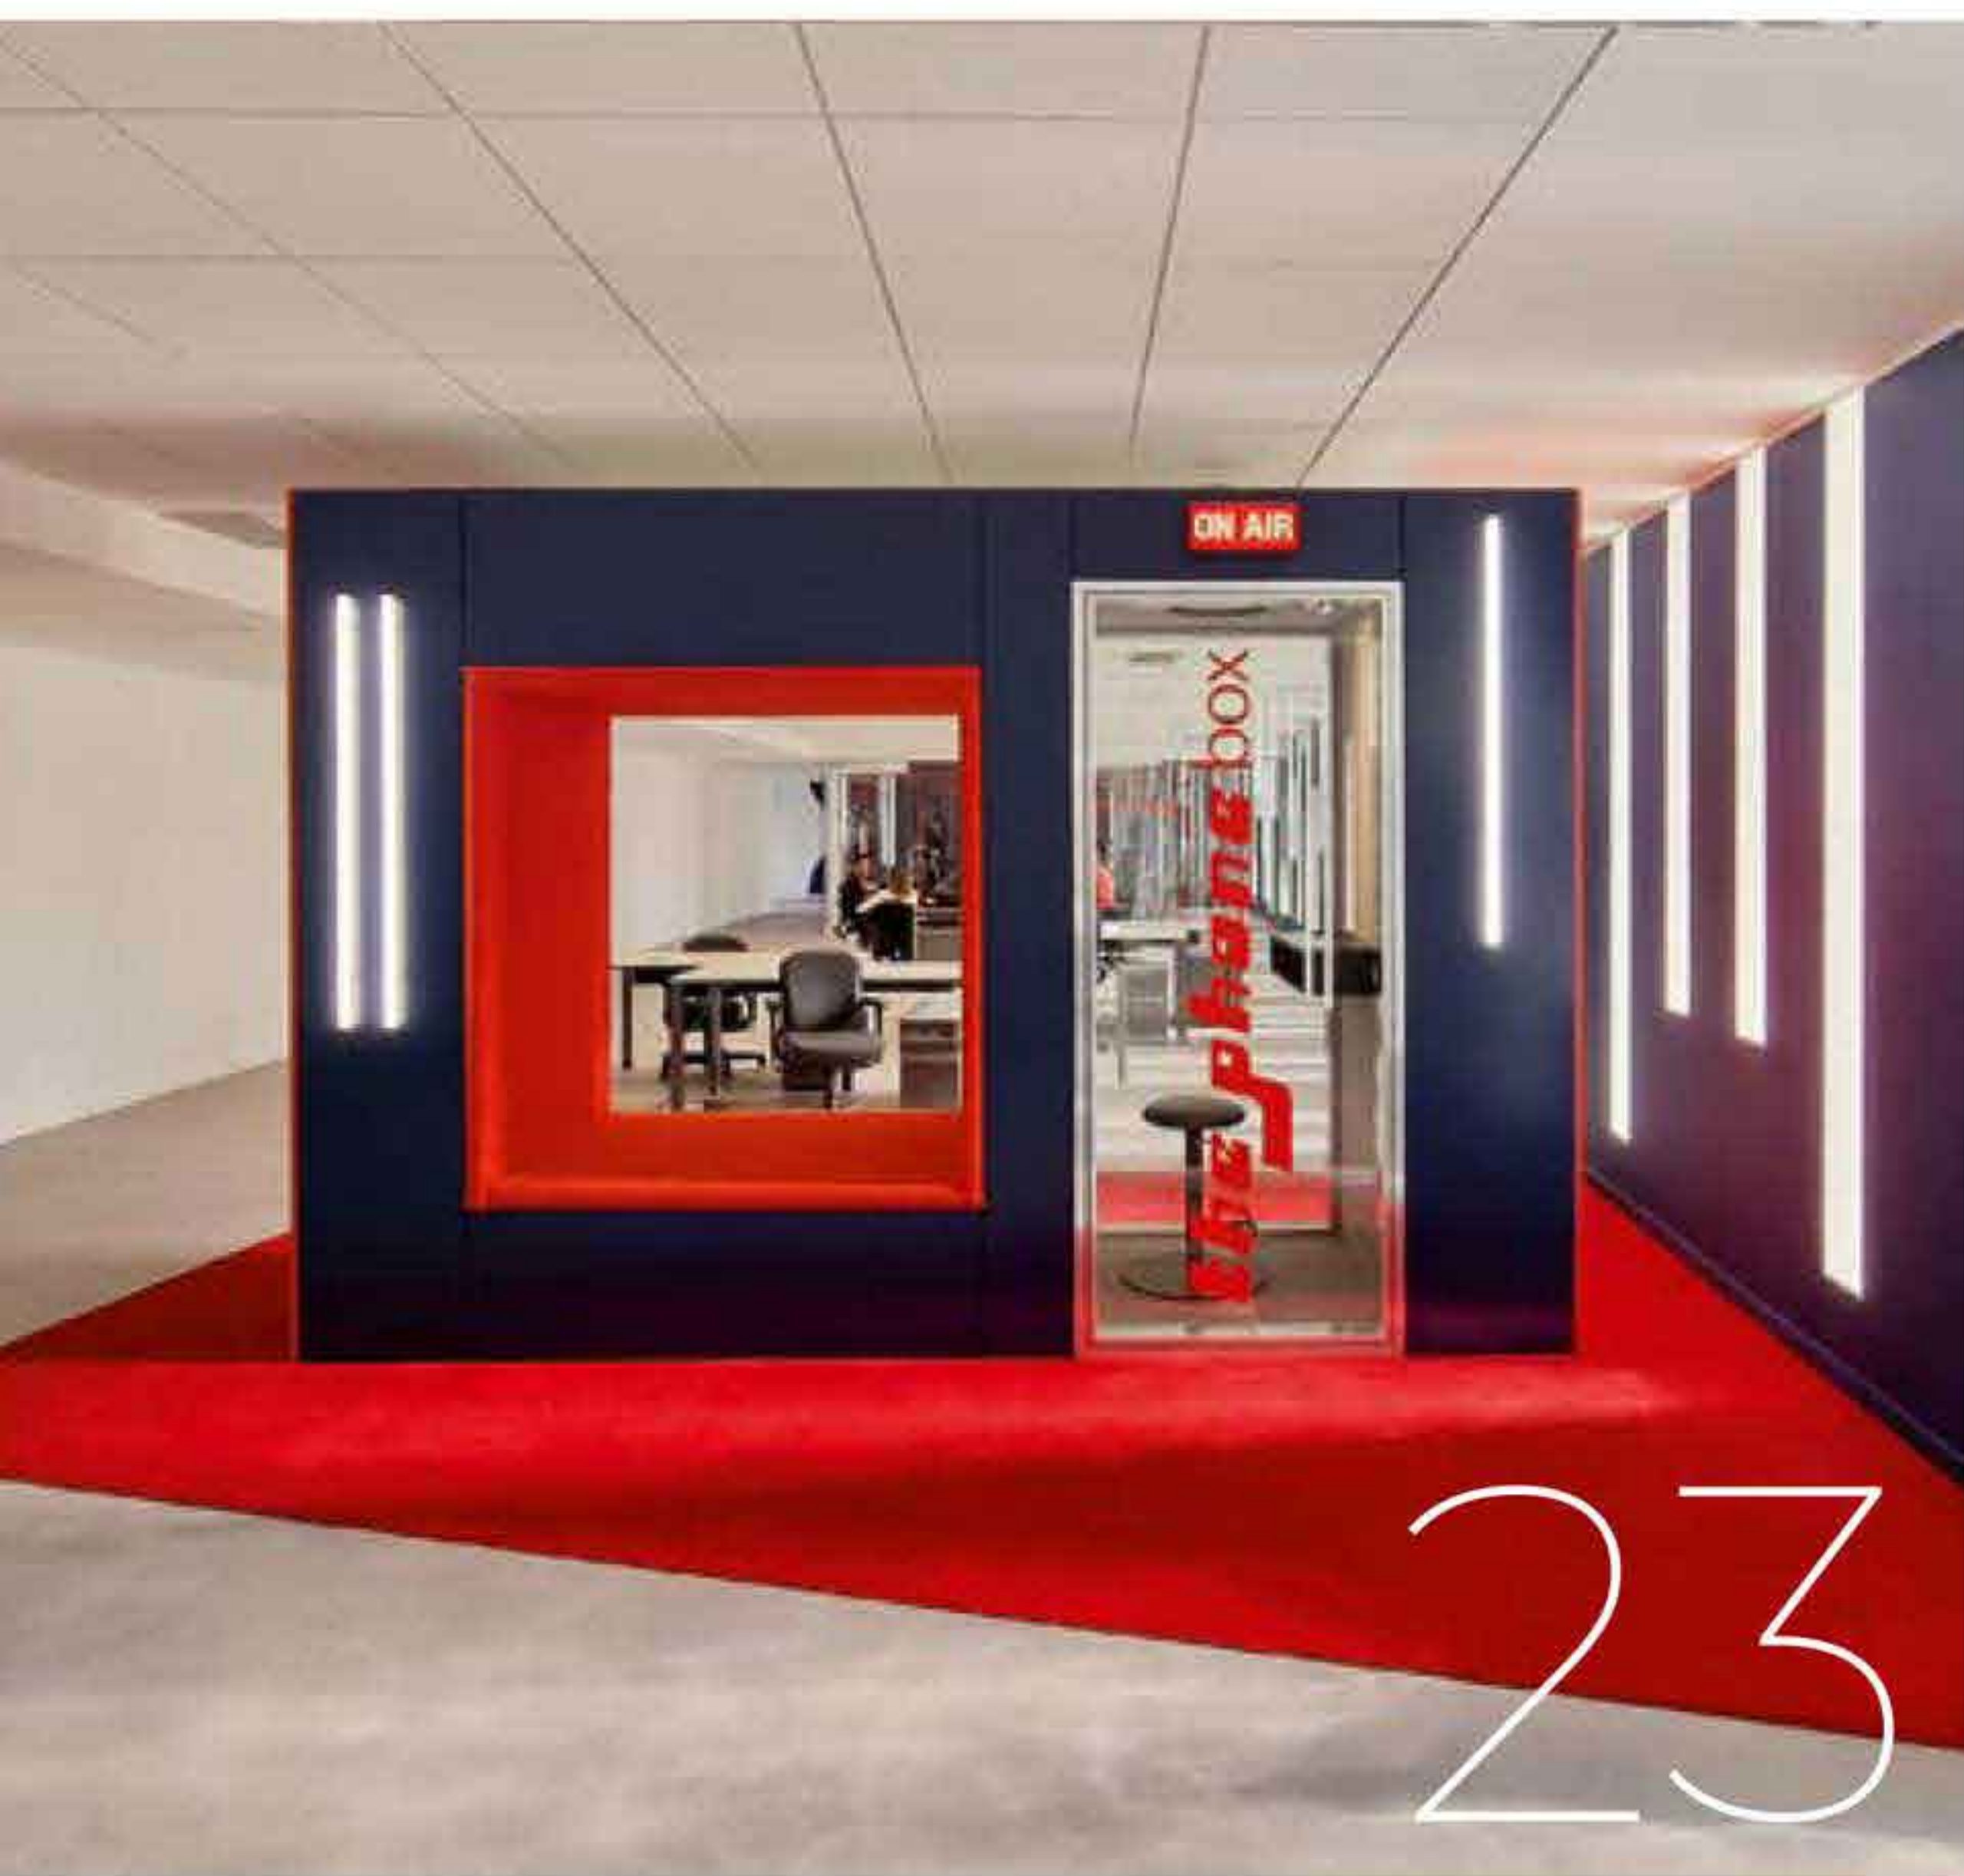

Cutting-edge design, refined forms and precious materials make Gallotti&Radice a unique and dynamic brand with a quality and avant-garde DNA. Always projected toward new scenarios and horizons, thanks to office furniture collections that stand out for their knowledge of traditional techniques and high quality workmanship. Two extremely sophisticated solutions are President Junior 50th, a desk in 10mm tempered extralight crystal, or President Senior 50th 12mm. Designed by Studio G&R, it is a limited edition collection available in the exclusive 'crisscross gold' finish. gallottiradice.it

LEVEL OFFICE LANDSCAPE

Level Office Landscape, insieme agli architetti Lara Pallante ed Eva Simoncini di SpazioSP, ha risposto con una nuova idea di arredo: Place, uno spazio in cui fare una call indisturbati e allo stesso tempo sedersi e confrontarsi con un collega. Il risultato è un phone booth dallo stile grintoso e urban con richiami al mondo gaming che si è adattato perfettamente al progetto di Randstad Box, nuovo spazio di Randstad a Milano dedicato alla formazione e al coworking. Questo prodotto, dal carattere deciso e colorato con una seduta see trough garantisce ottime performance acustiche e si adatta a diverse location e realtà aziendali. Foto SpazioSP Studio Associato. levelofficelandscape.com

Level Office Landscape, together with the architects Lara Pallante and Eva Simoncini from SpazioSP, responded with a new furnishing concept: Place, a space to make a private call and at the same time sit down and discuss with a colleague. The result is a phone booth with a bold and urban style with references to the gaming world that has perfectly adapted to the Randstad Box project, a new Randstad workspace in Milan dedicated to training and coworking. This product, with a bold and colourful character with a 'see trough' seat, guarantees excellent acoustic performance and adapts to different locations and business realities. Photo SpazioSP Studio Associato. levelofficelandscape.com